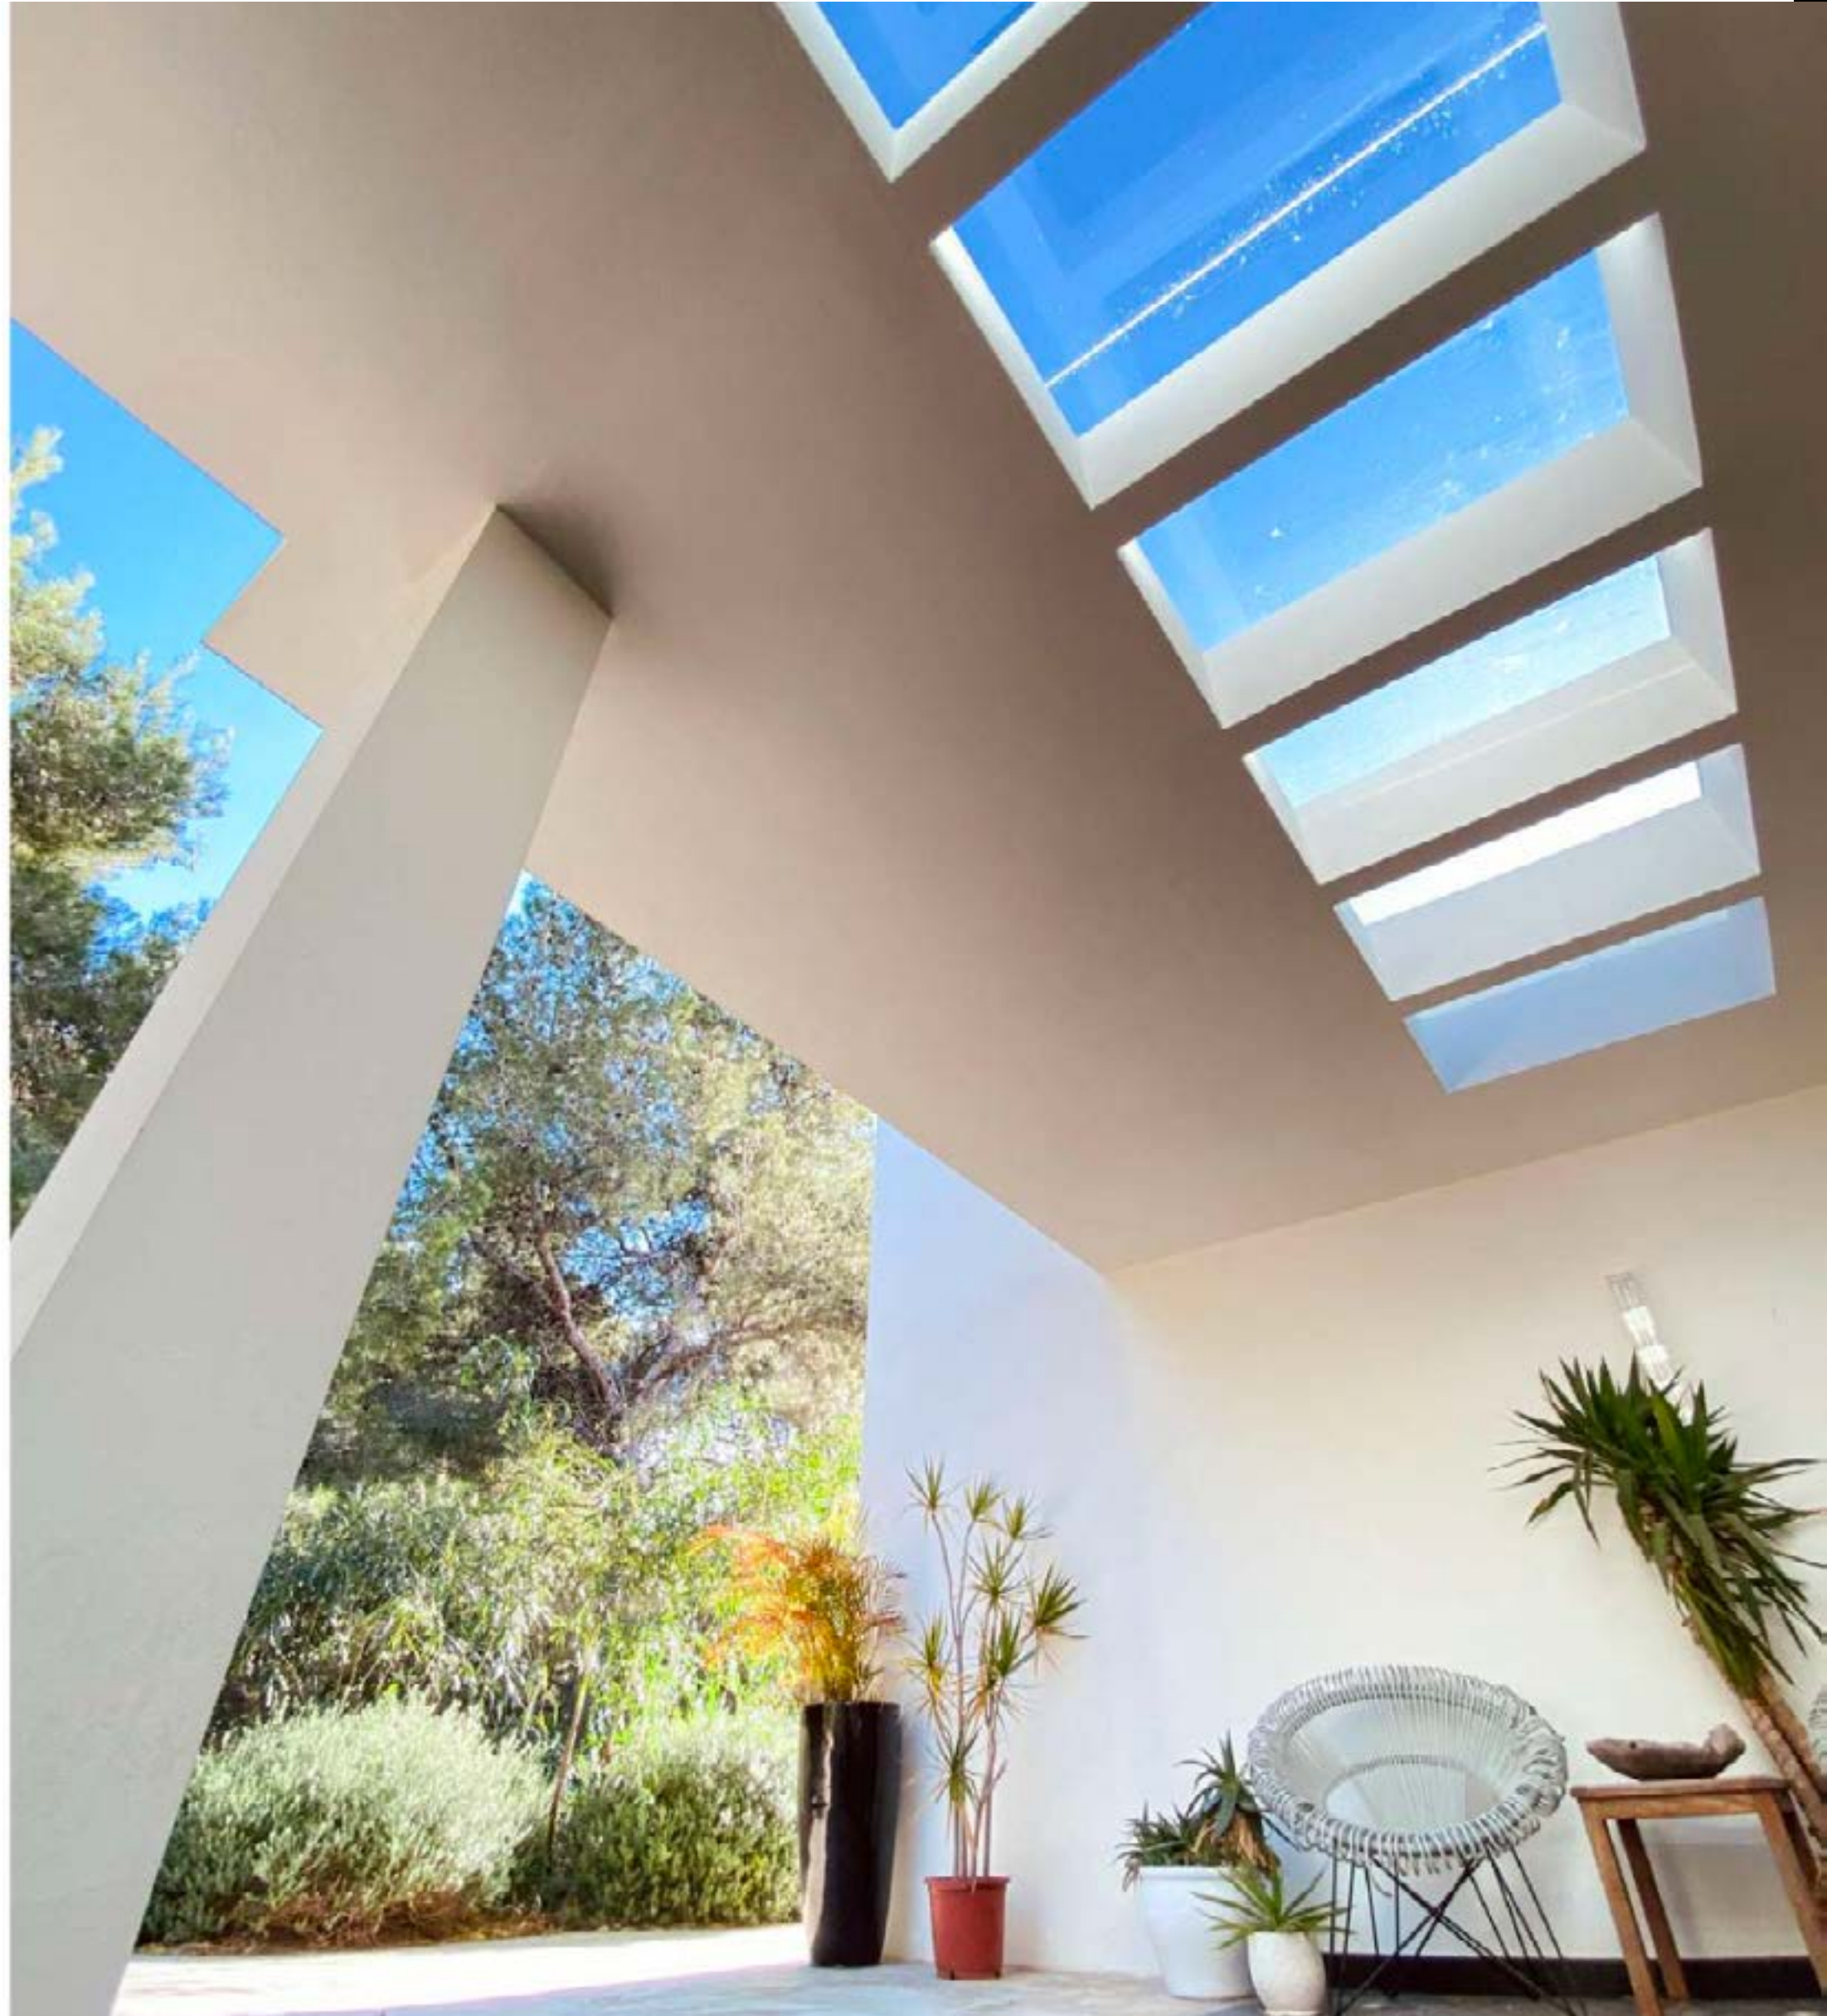

## THE VILLA

Discover a luxury villa with an easy access, lift, double garage and parking space. The entire property comprises 1.790mq of land an impressive total built-up area of 637mq, divided into various living spaces, storage rooms and terraces. This property receives sunlight all day / year-round, which makes it also into an ideal Winter residence.

## OUTSIDE

The fabulously large pool with the seating area and barbecue, as well as a staircase leading to the higher level of the house: the rooftop terrace. A recently created rooftop with jacuzzi, different areas in which to rest and eat, lights, sound and panoramic views also towards the sea and Formentera. There are mediterranean plants which create lots of privacy, shade and good Mediterranean atmosphere.