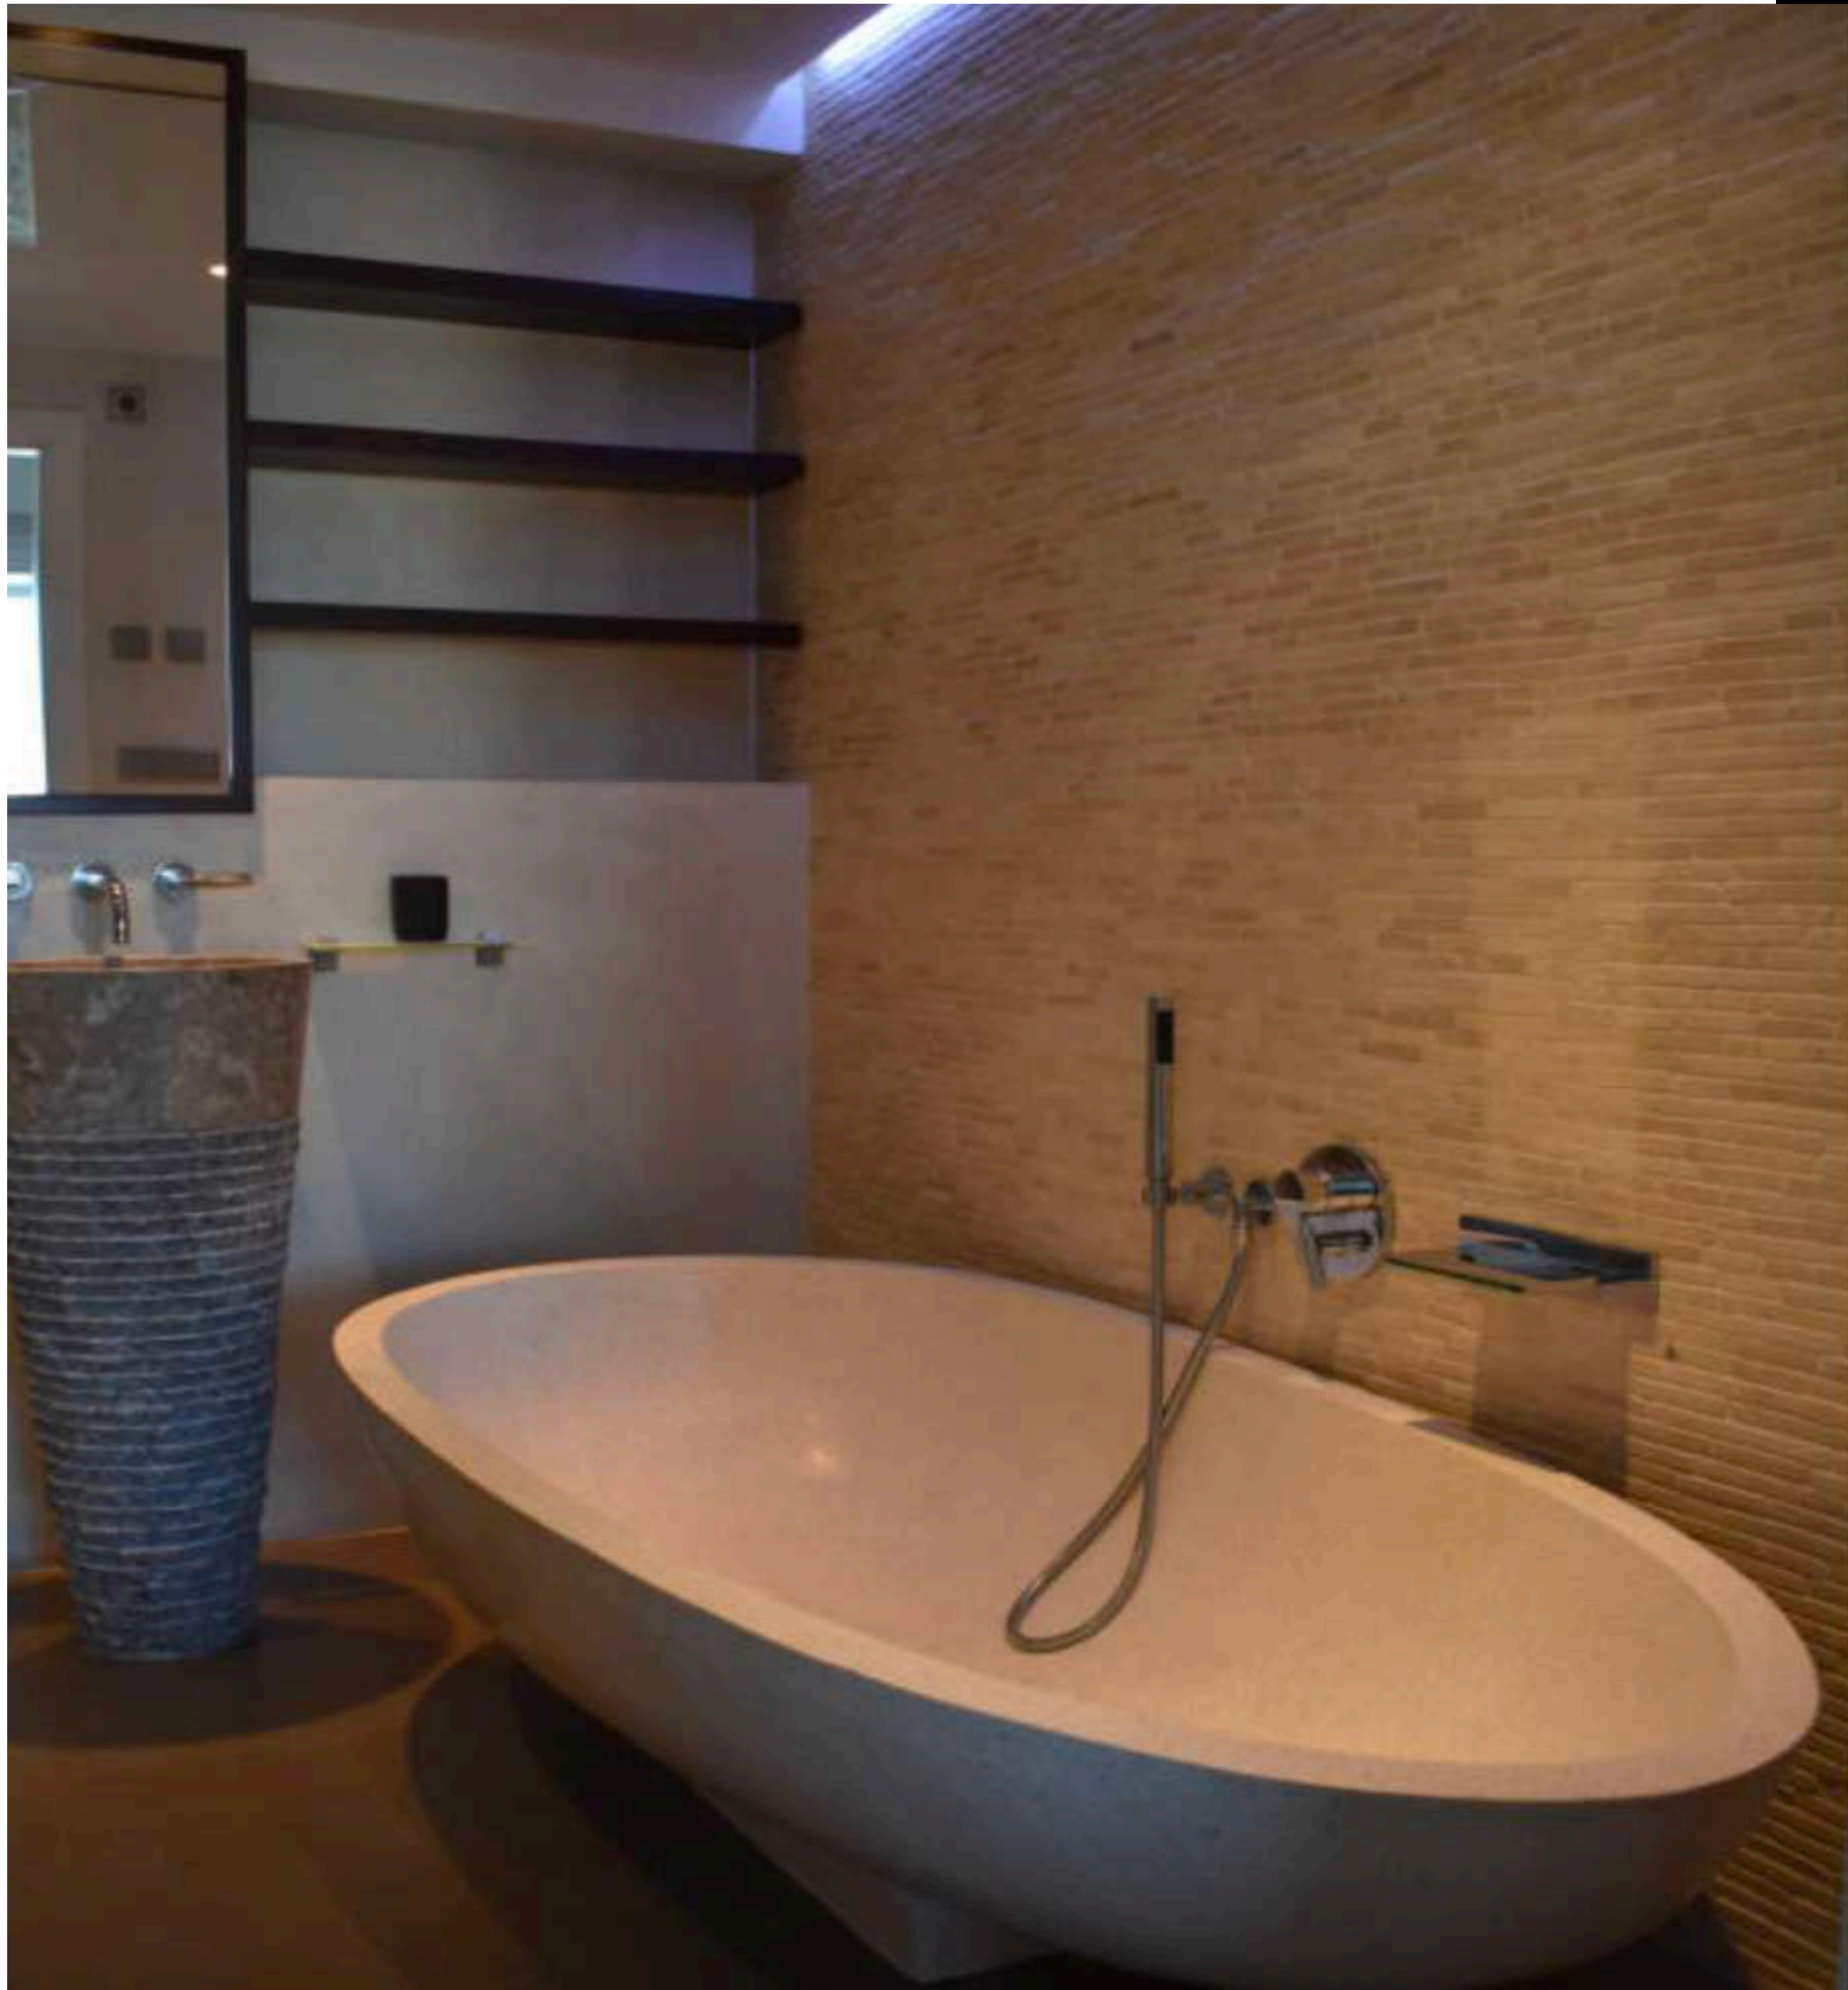

BATHROOMS
1 IN SUITE

SERVICES

Private Parking | Wi-Fi | Air Conditioning

DISTANCES

AIRPORT | 15 MIN
IBIZA TOWN | 5 MIN
TALAMANCA BEACH | 800 Mt

T H E | W A Y

CONTACT US

+971 50 399 4198 | admin@theway.ae