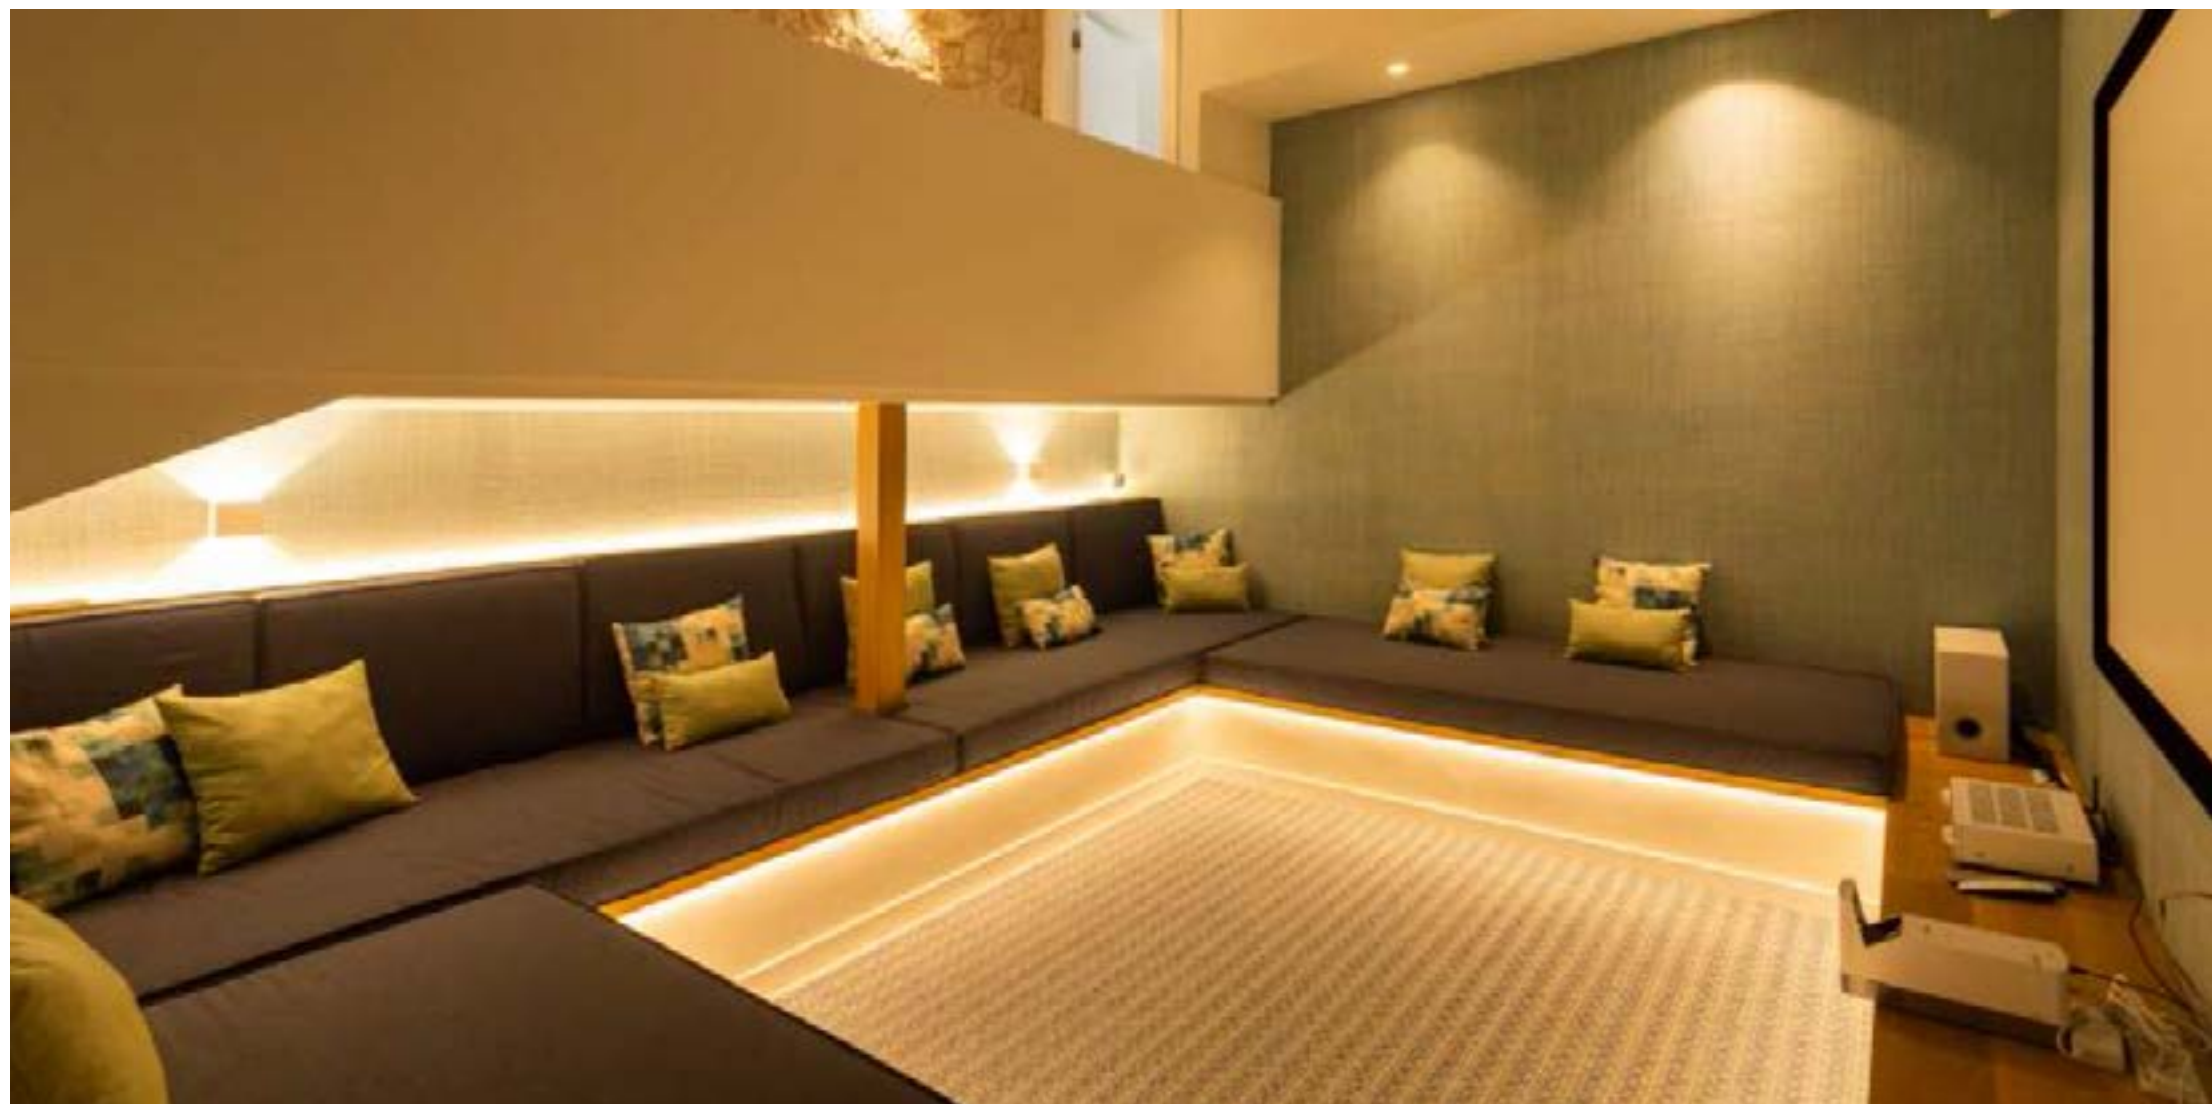

## OVERVIEW

- sea view
- indoor dining room
- barbecue grill
- interior patio with another outdoor living room and dining area
- very large swimming pool with pool house
- TV, satellite and WiFi
- 2000 / 530mq