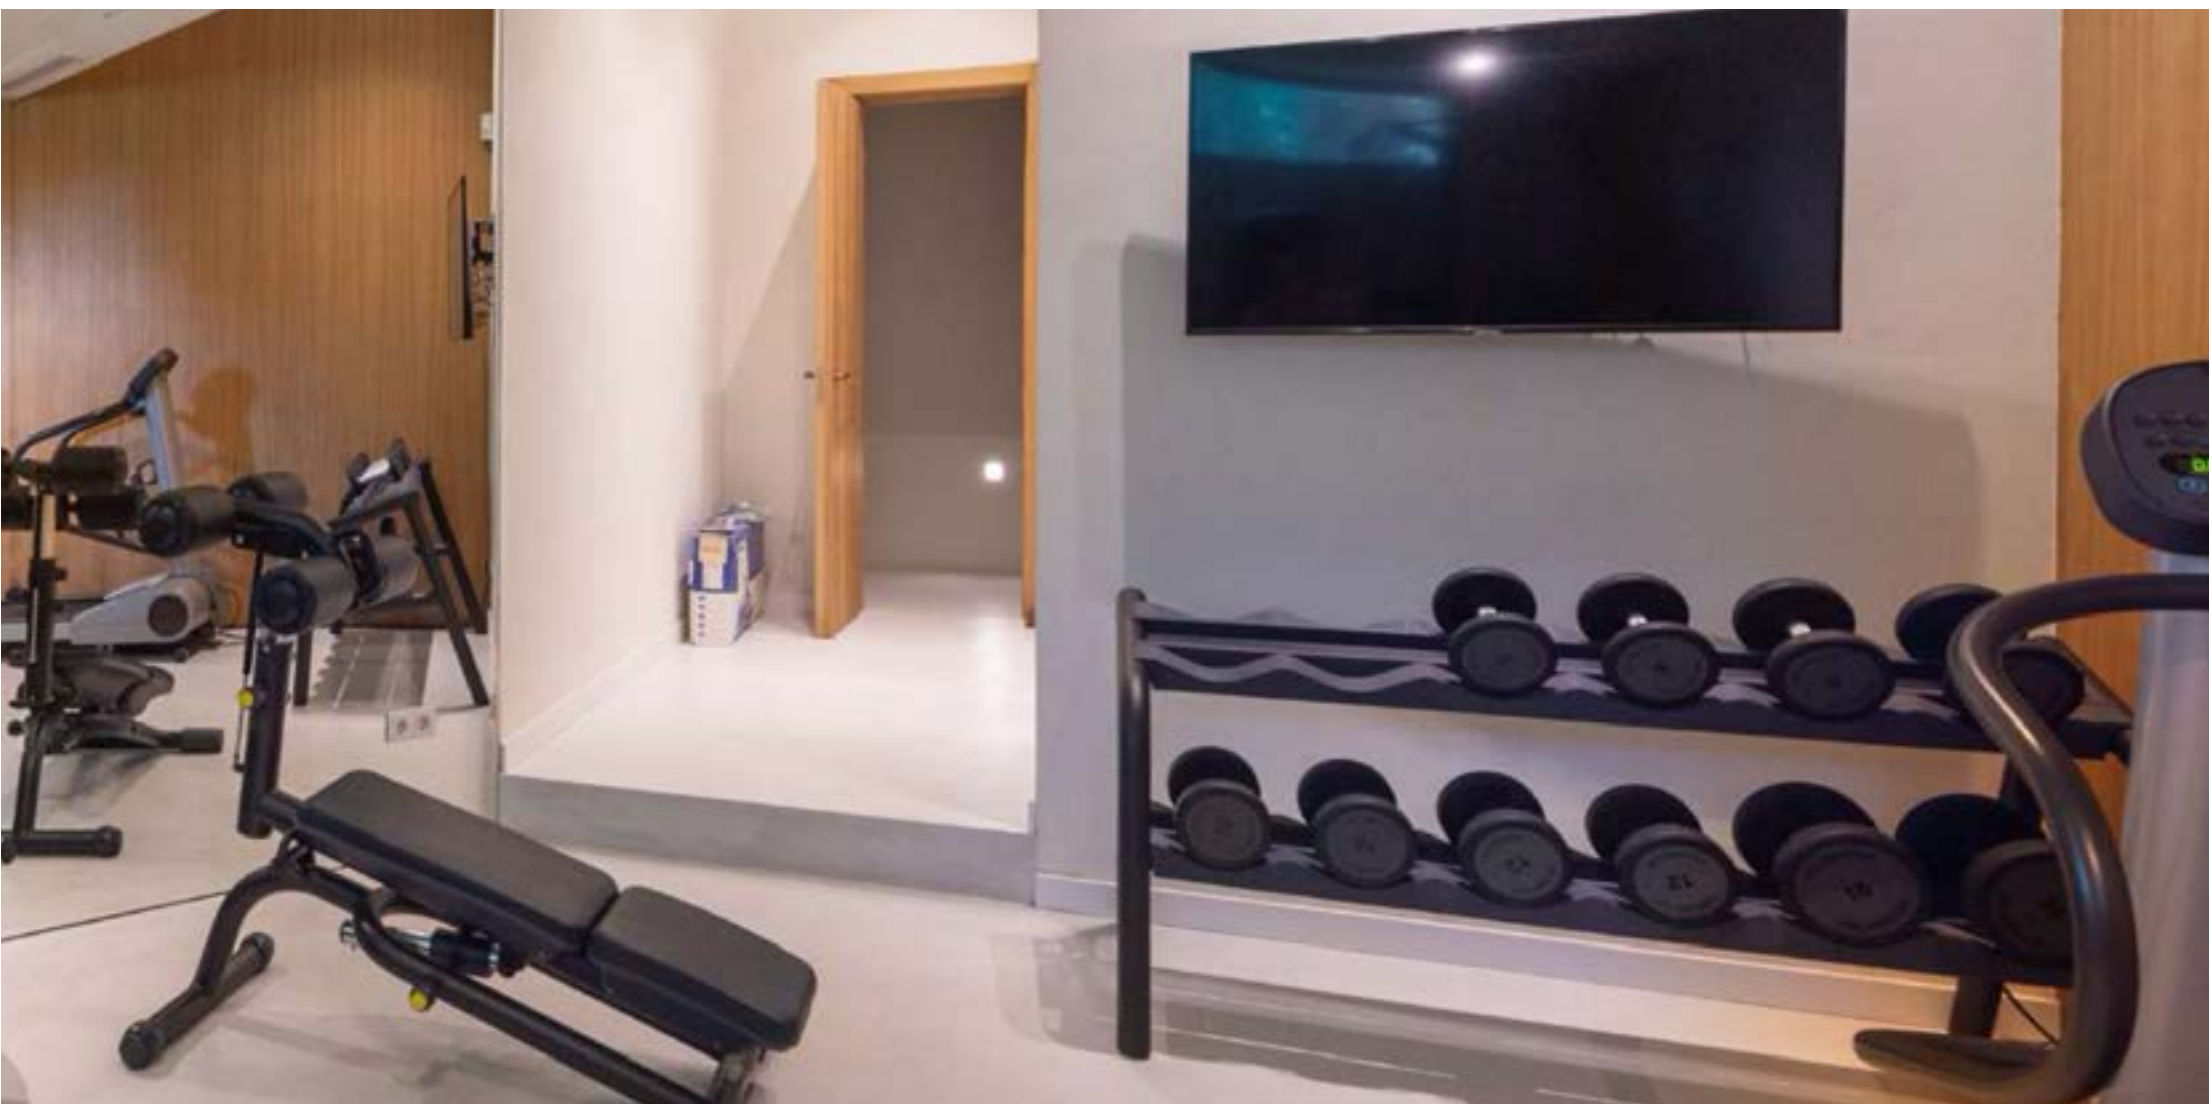

## OVERVIEW

- sea view
- indoor dining room
- barbecue grill
- interior patio with another outdoor living room and dining area
- very large swimming pool with pool house
- TV, satellite and WiFi
- 2000 / 530mq