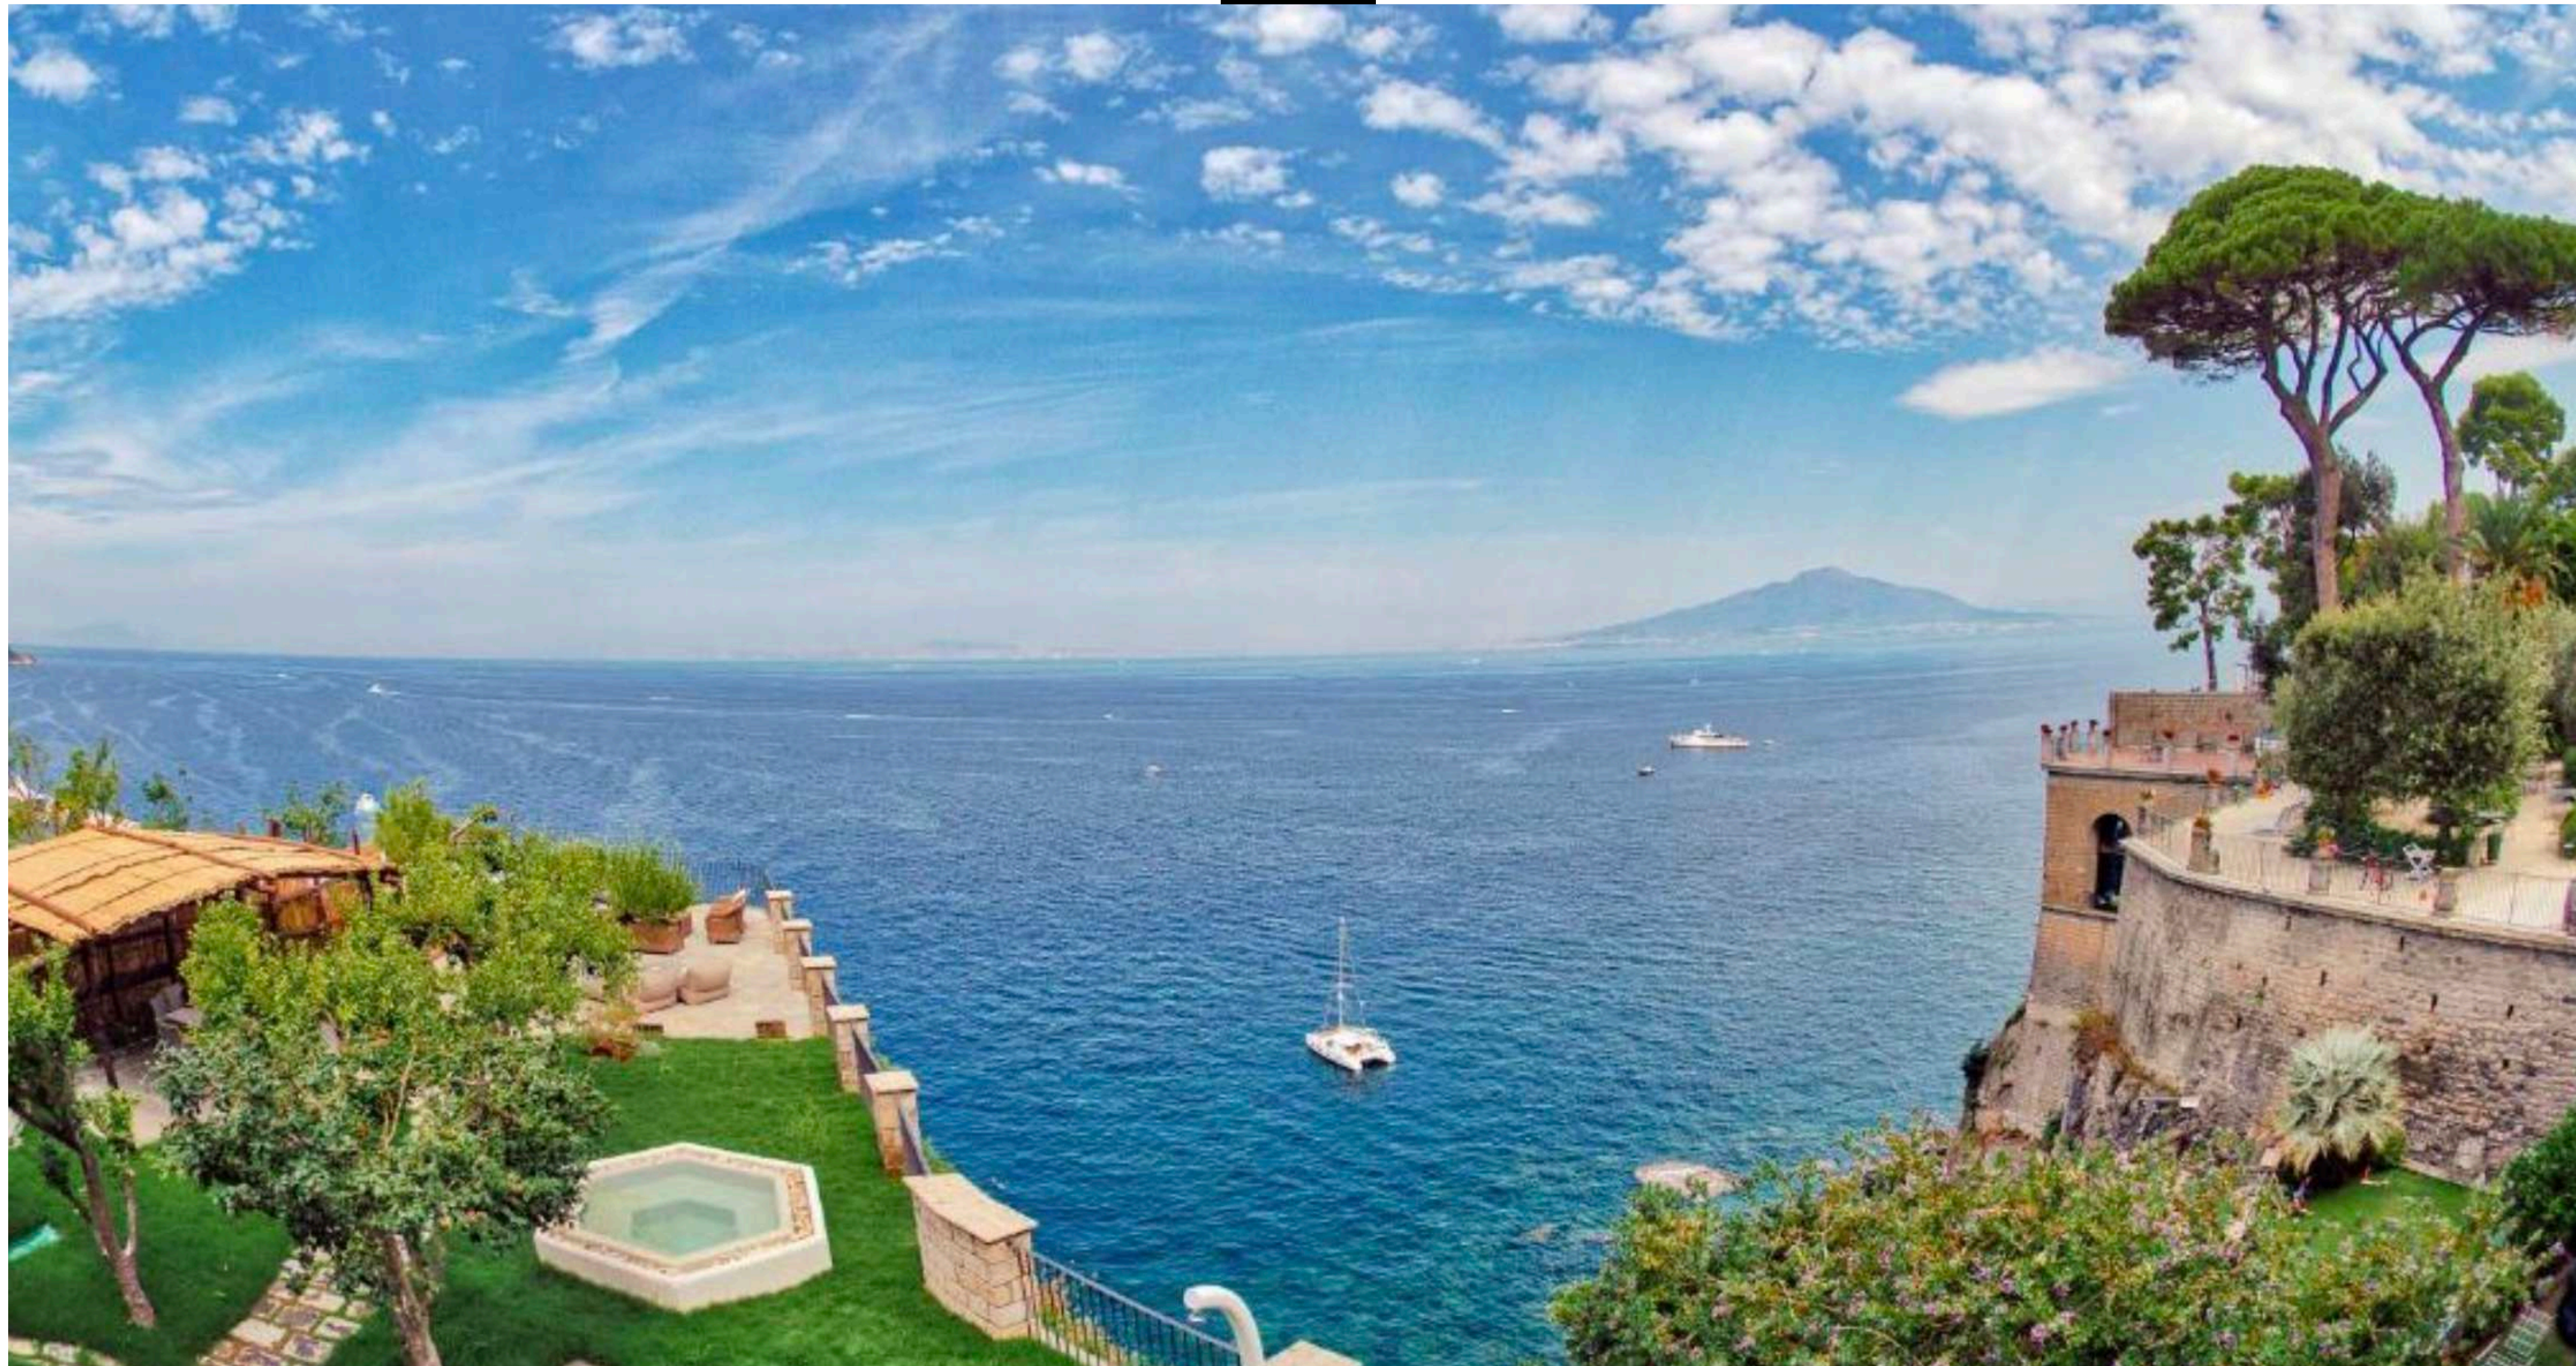

T H E | W A Y

VILLA FARINA

VILLA FARINA

SORRENTO - AMALFI COAST

4

BEDROOMS

4

BATHROOMS

Located in the heart of **Sorrento**, a villa wonderfully overlooking the sea. **Mediterranean style**, comfort, sophistication. A dream to be shared and lived with friends and loved ones. Built on a topaceous terrace, this place preserves traces of an ancient **Roman villa** of the Imperial age. Elegant atmosphere, precious materials, furniture of sophisticated design - it has all to be a cosy and unique place. This house is **180 sqm**, composed by **4 bedrooms, 4 bathrooms, private garden with heated jacuzzi, treadmill, external shower.**