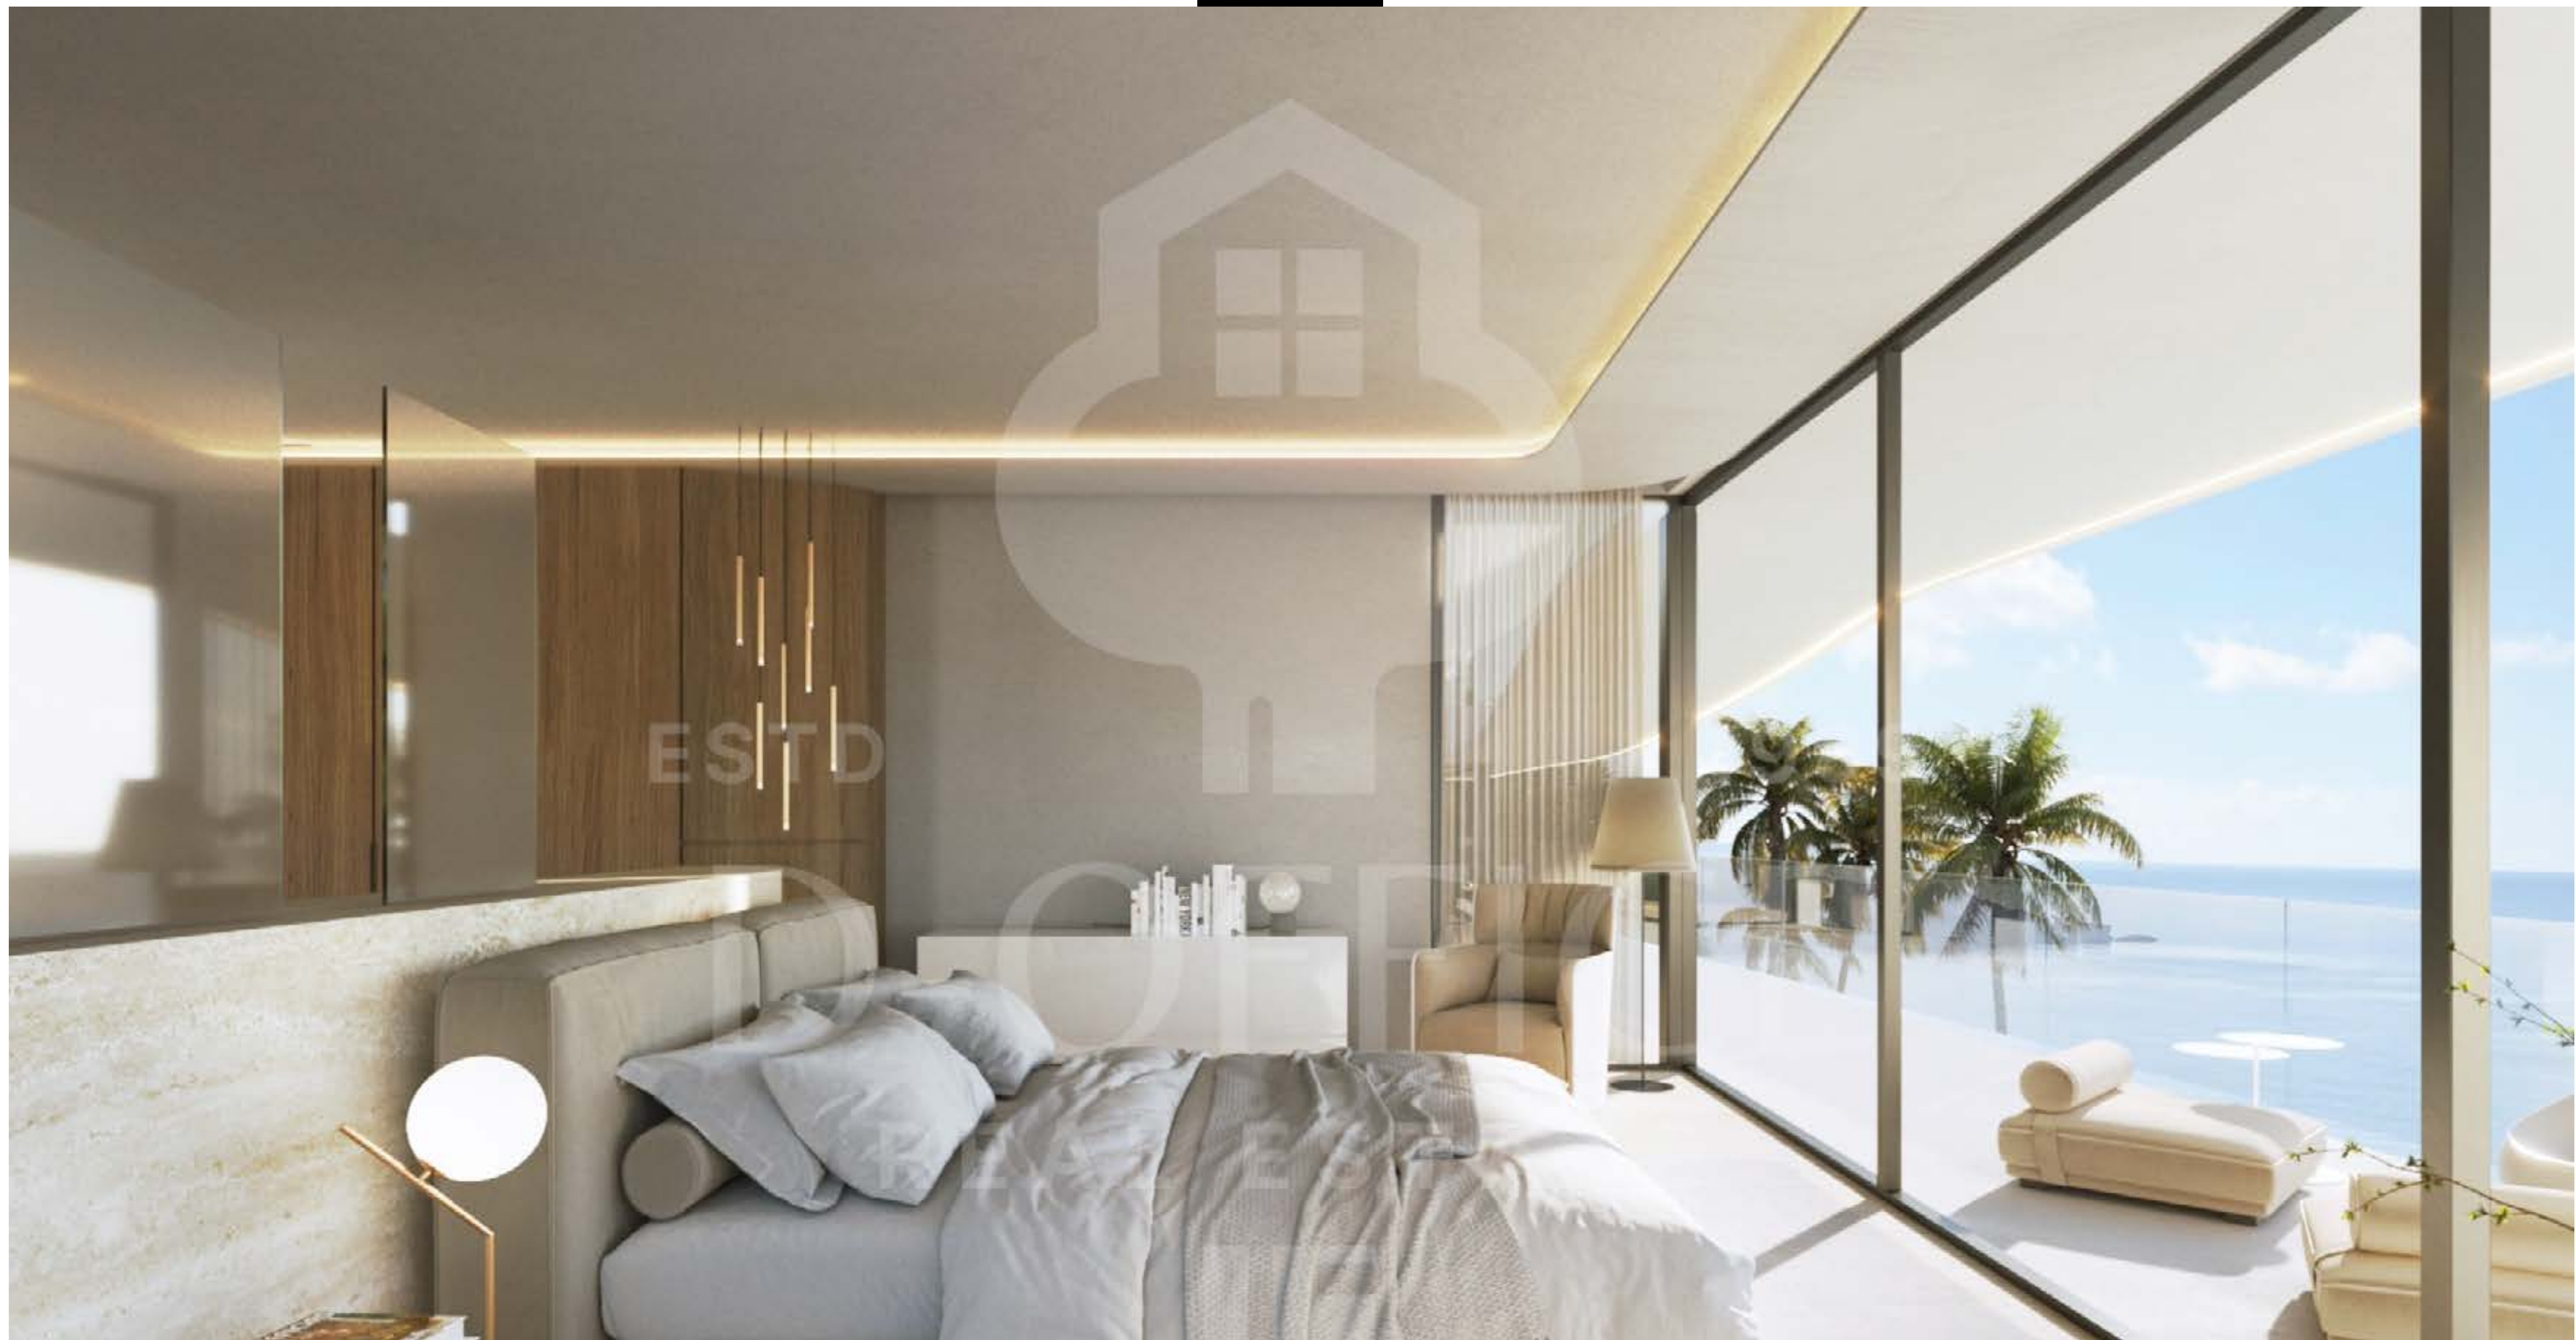

T H E | W A Y

INFINITY

VISTA ALEGRE

INFINITY

VISTA ALEGRA

 5 | bedrooms

THE VILLA

With a total of 702mq of construction and 388mq of terraces facing southeast, in the most prestigious and safe residential urbanization of Ibiza, Vista Alegre, just 15 minutes from the points of interest of Ibiza.

This magnificent Villa has stunning open views of the most famous covers, Sa Caixota and Es Torrent.

The Villa consist of a total of 5 bedrooms with bathroom, modern and spacious living areas, dining room and kitchen, gym of 32mq and cinema room, a garage for 4 vehicles, an interior Patio, large outdoor terraces with barbecue and an impressive

This project has been designed with the best top quality materials, such as beige natural stone thought-out the Villa, including the pool, with integrated double glazed Panorama windows to the ceiling with minimalist profile, an elevator to the 4 floors and a fully equipped designer kitchen with Miele appliance. The coatings of the the beautiful bathrooms are large format combined with natural stone.