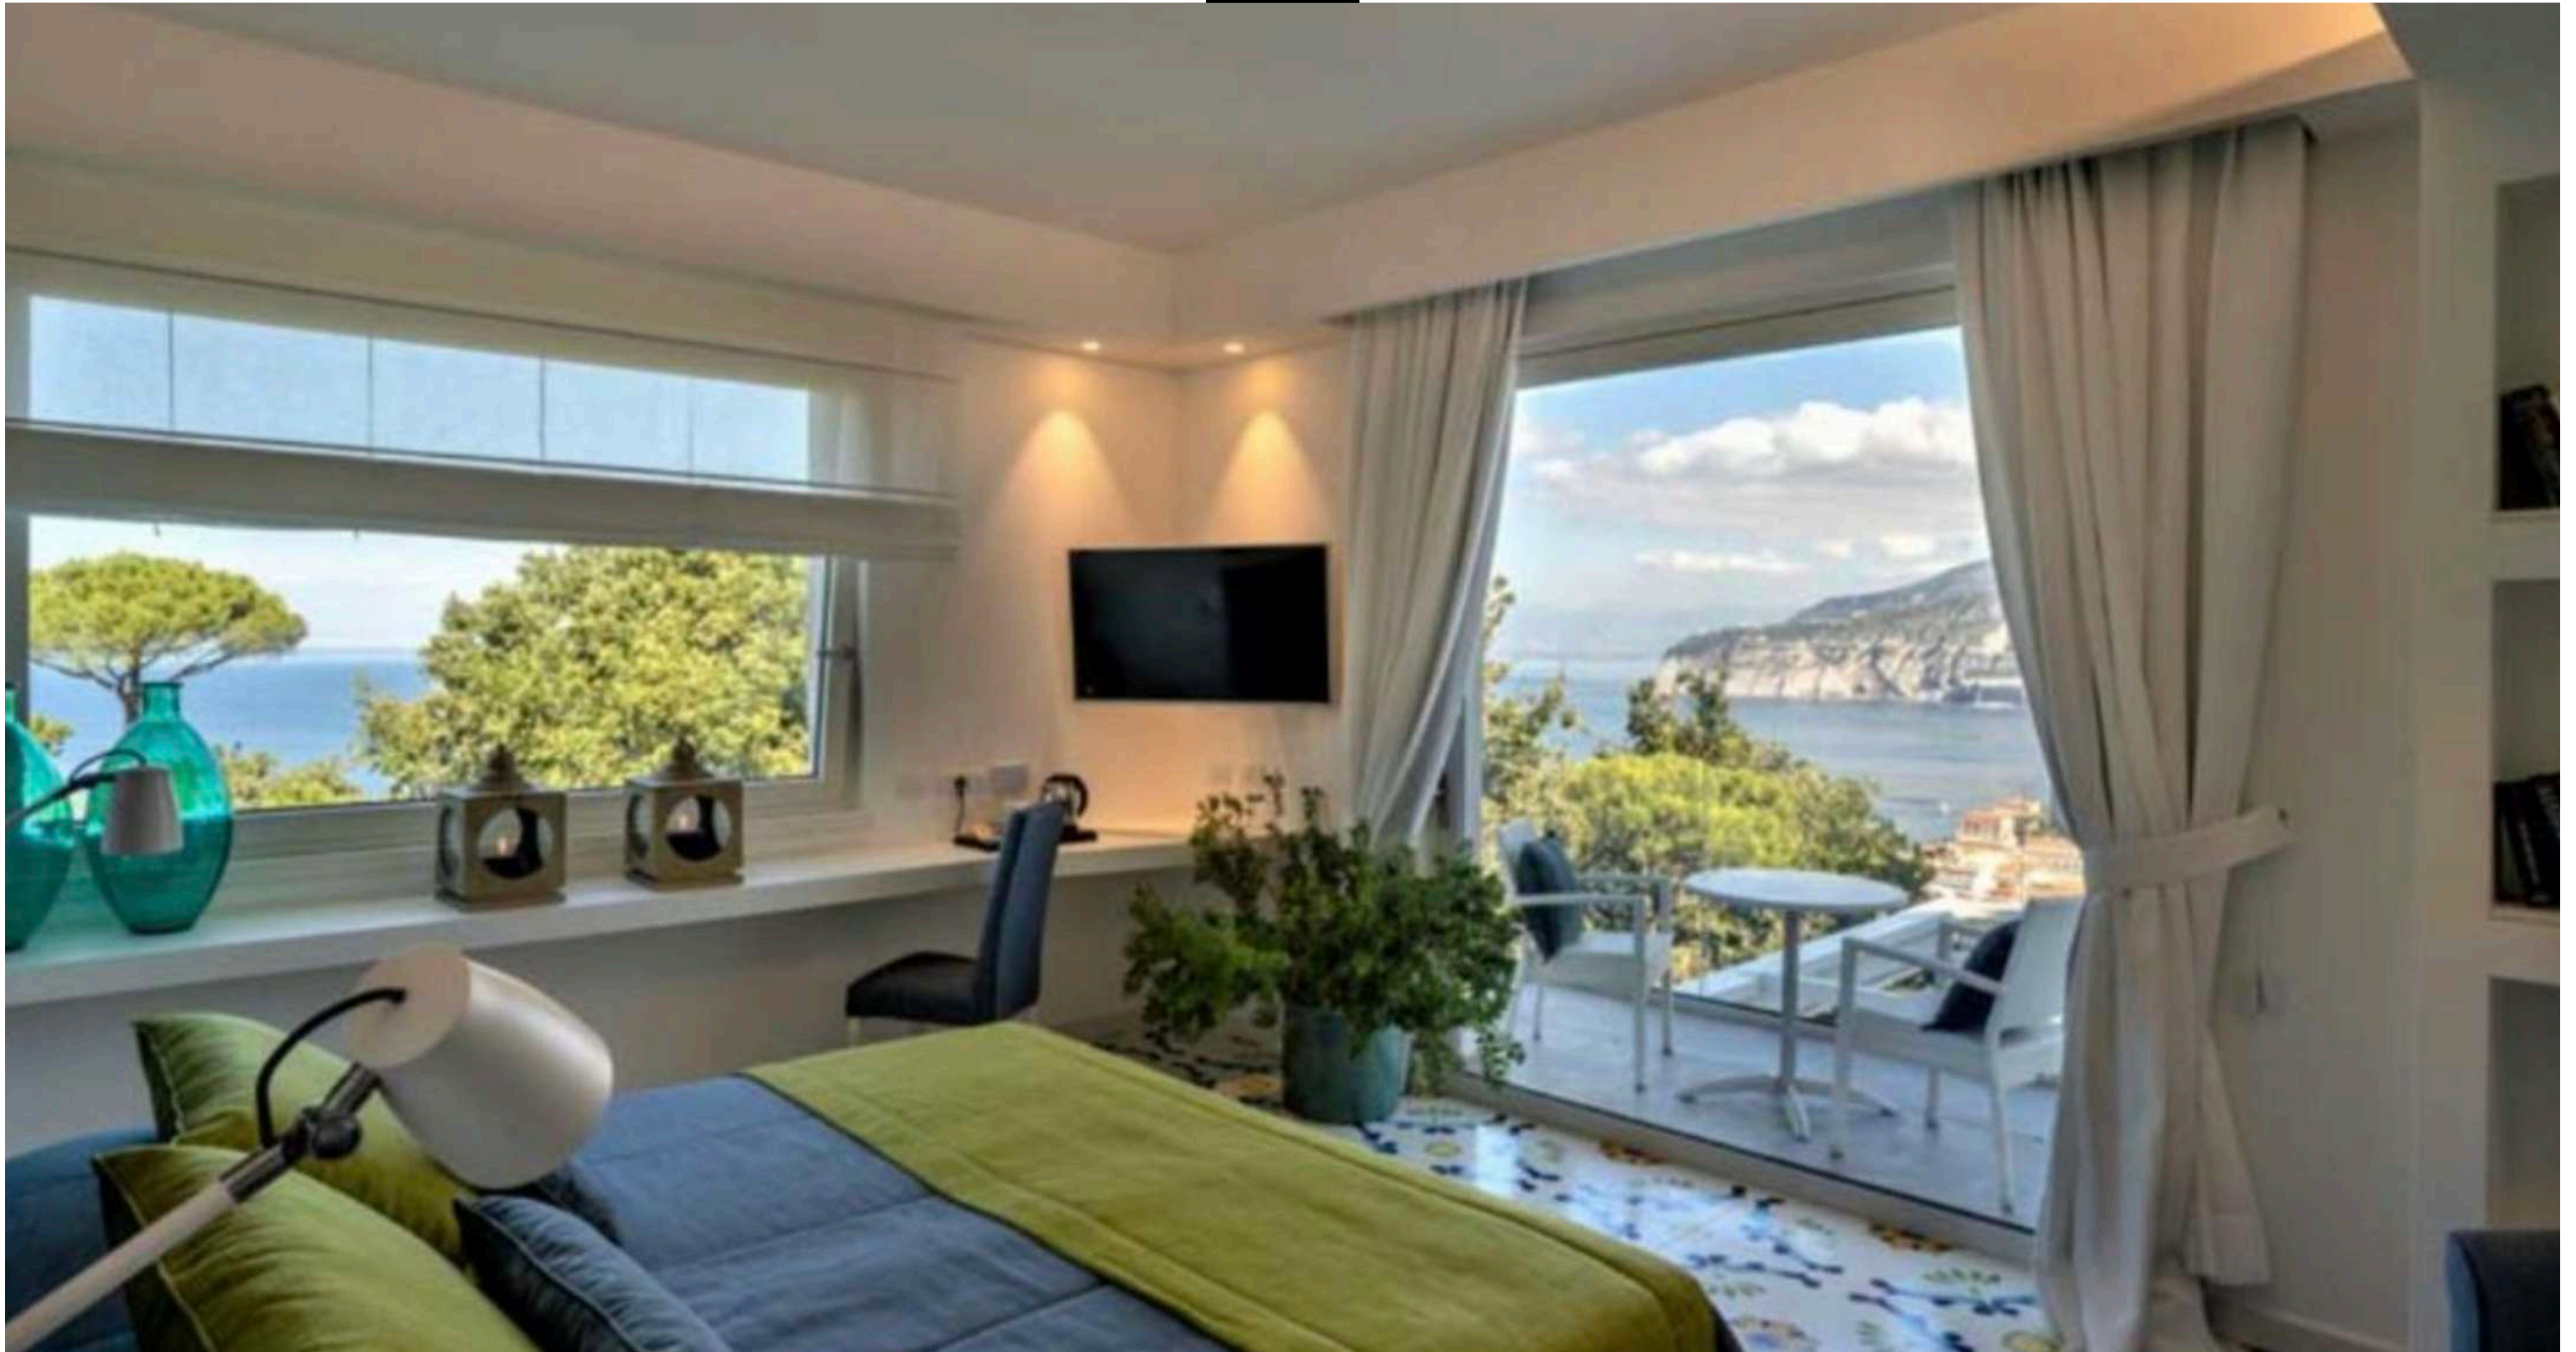

# VILLA SMERALDO

SORRENTO - AMALFI COAST

**12**

BEDROOMS

**31**

PEOPLE

The Villa is only **3 km from the city centre**, in a really quite place ideal for groups of friends, families or workers that needs to relax and have their own privacy in one of the most beautiful scenery of the world. **Villa Smeraldo** built on 4 levels connected by an **internal lift**, it has **12 rooms**, most of them **sea views**, the others views over the peaceful **private garden**, with the possibility to hosting up to a maximum of **31 people**. Each of the 12 deluxe rooms are dedicated to a famous artist, all of them finely furnished and equipped with every comfort. Each Villa corner it's a delightful discovery! Several common areas where you can spend relaxing moments or evenings with friends in totally privacy. The welcoming and bright living room furnished with comfortable sofas, chairs and tables, a smart Tv, a small library at your disposal, a common use bathroom without the need to came back to the room and the ice machine, gives you the opportunity to enjoy always fresh drinks while admiring the sea of the **Bay of Naples** thanks to the large windows that surround the environment. The villa is located next to the **Gh President**, same property. Villa's guest can be **assisted h24 from the hotel reception staff**, as well as check in/out and **enjoy the Hotel services** such as restaurant, fitness center, spa and bar.