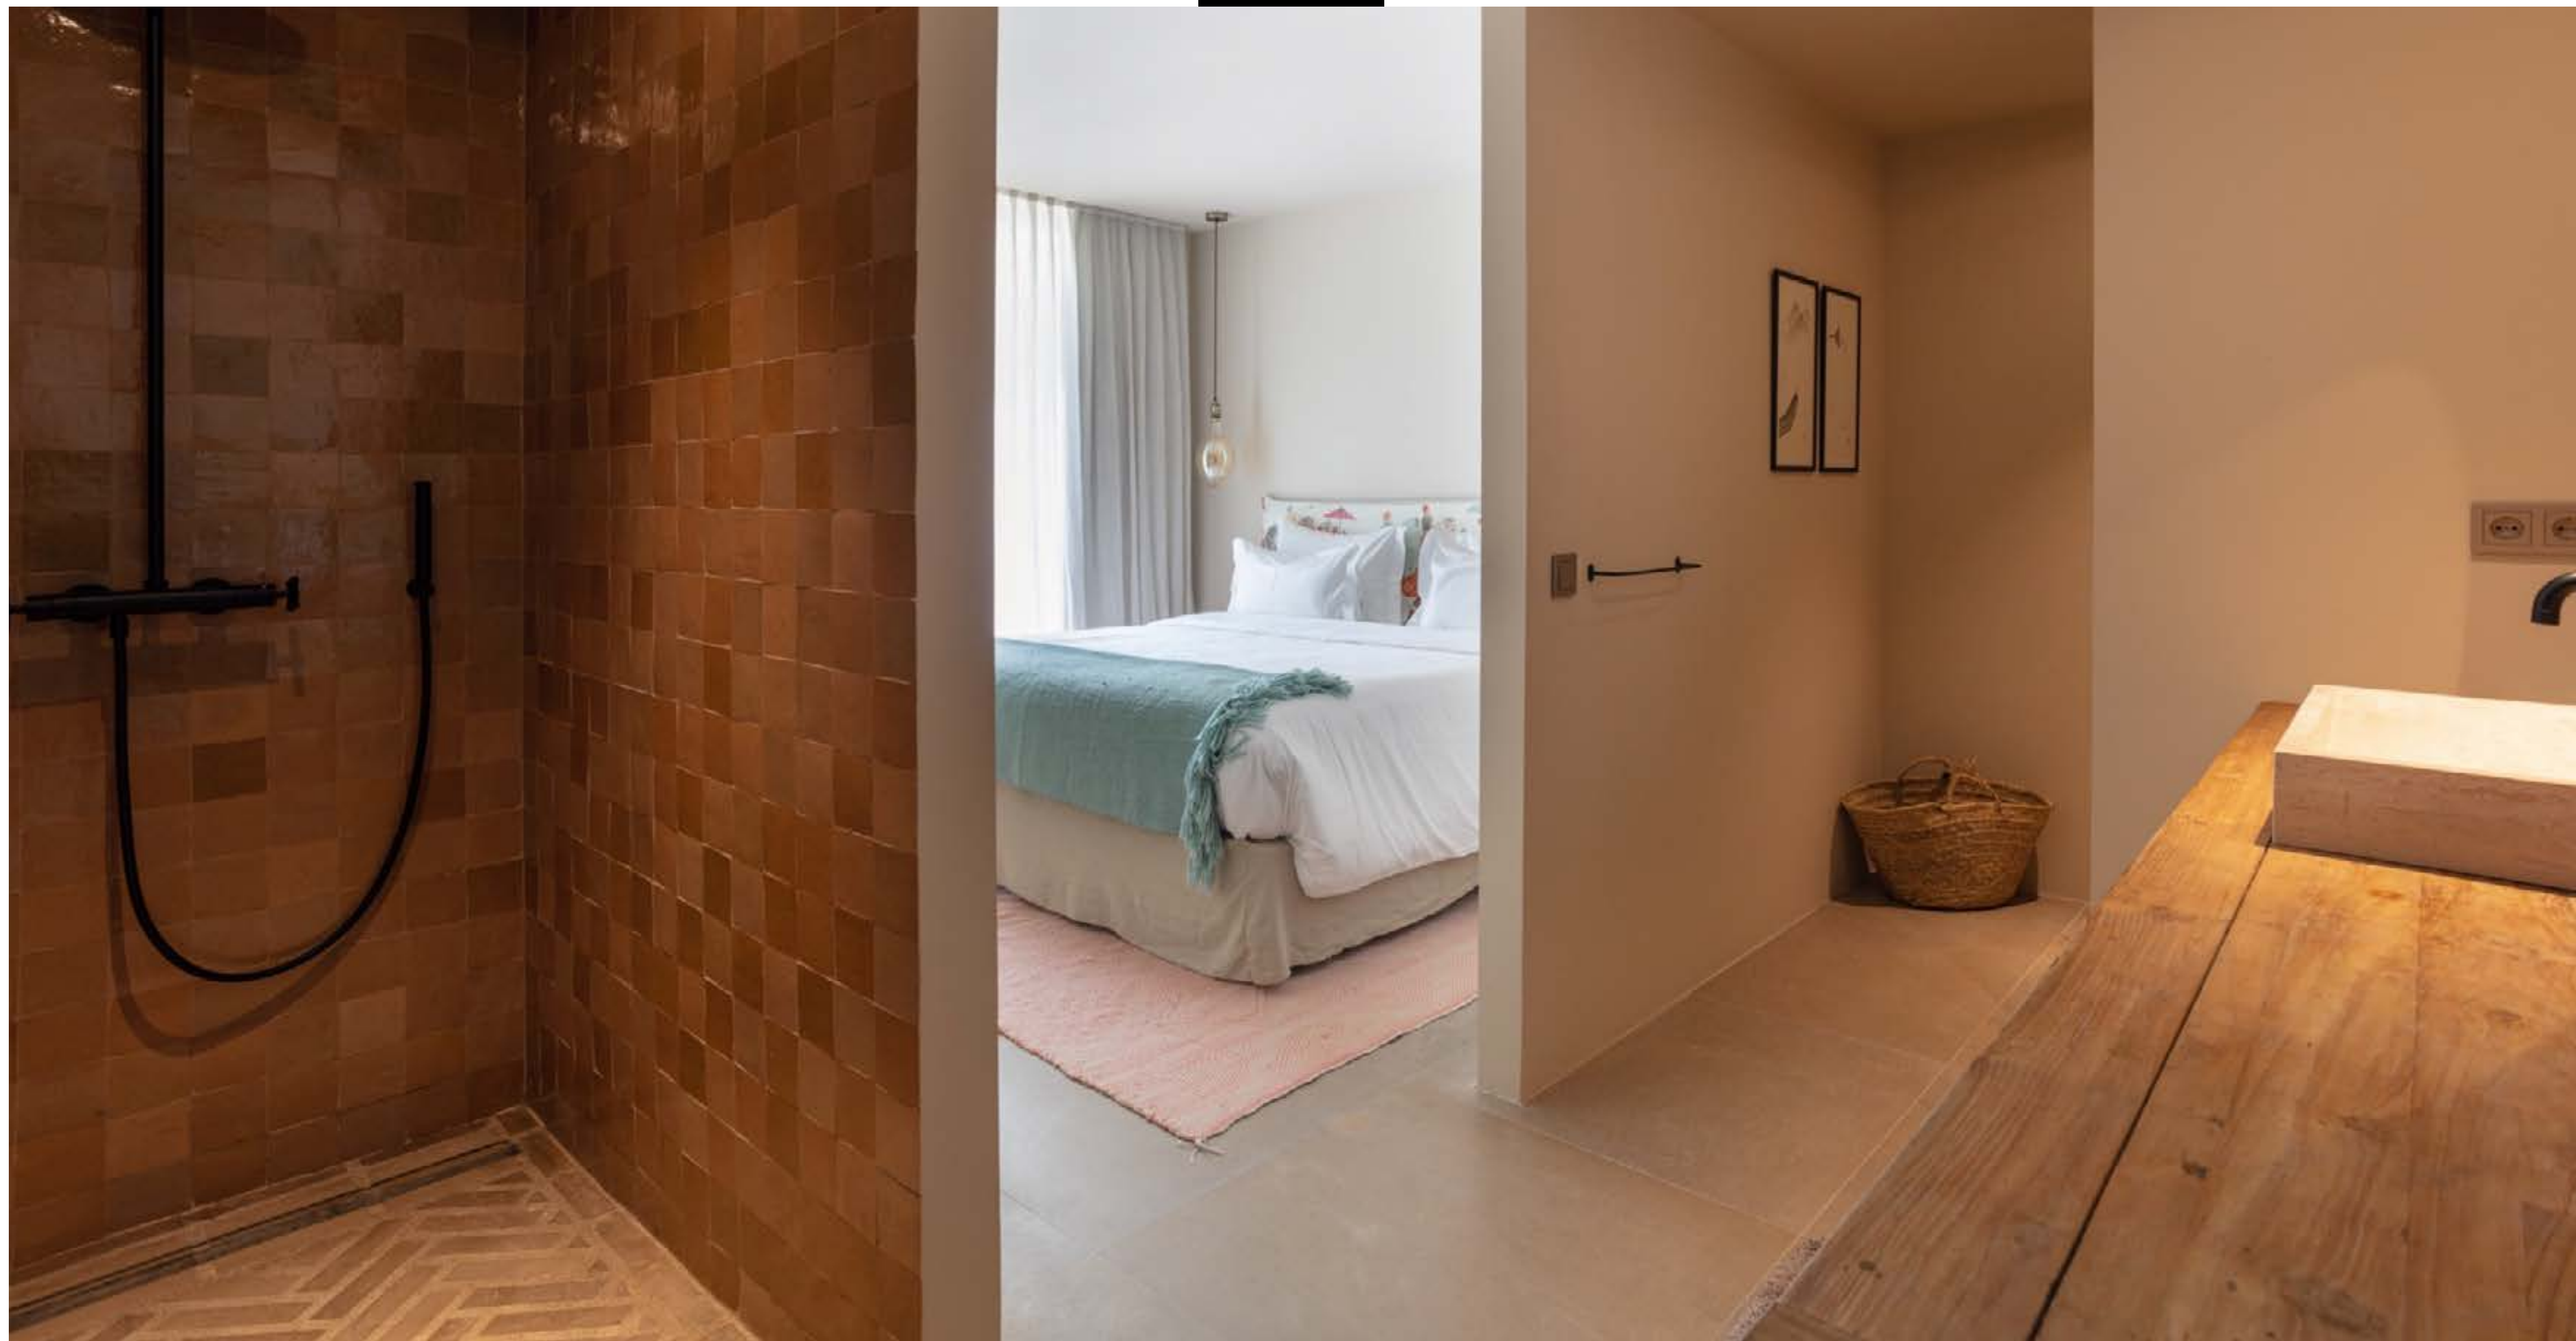

This villa offers all the comforts and the privacy you need to spend a good time in Ibiza.

Plot: 15000mq  
Total build: 450mq

T H E | W A Y

---